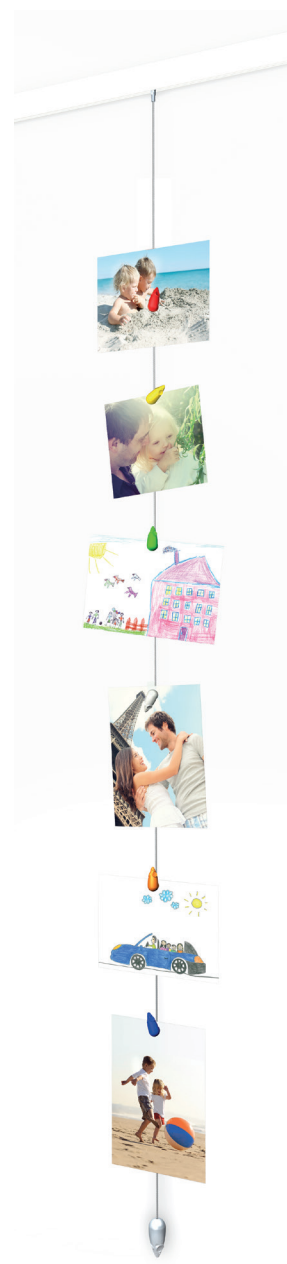

# PICTURE MOUSE SOLO

Picture Mouse Solo is a handy and original hanging cord for hanging several documents at the same time, such as displaying cards, for example. It is a hanging system that makes practical use of the walls in a room. Thanks to the transparent Picture Clips, it is easy to attach photos, cards and other documents to the steel cord. Magnets work with the Picture Mouse cord, as an alternative to the clips. The Picture Mouse Solo is also a practical alternative to a picture frame hung on the wall since you can display several photos one under the other.

### On the wall or in combination with a hanging rail

The Picture Mouse Solo system is easy to install. Attach the round button to the wall, and then just hang the steel Picture Mouse cord from the button. The Picture Mouse hanging wire may also be used with all our picture hanging systems.

# PICTURE MOUSE

## PICTURE MOUSE

PICTURE MOUSE WHITE

PICTURE MOUSE STEEL

150 cm

150 cm

ARTICLE NO.

7805.014

7805.016