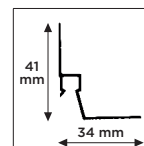

CEILING STRIP

50
KG/M

10
YEAR
WARRANTY

Hanging rail integrated in corner profile - suitable for recessed ceilings that don't use a side strip

When recessed ceilings are installed during a building project without side strips, then the Ceiling Strip offers many benefits. The Ceiling Strip replaces the corner profile used in recessed ceilings, and at the same time, creates a completely invisible picture hanging system. When this ceiling system is installed, the only element that is visible is a discreet shadow line along the edge of the recessed ceiling where the flexible picture hanging system is hidden. This shadow line can also camouflage any imperfections in the wall, such as those masked by a side strip. Thanks to the integration of the corner bracket and hanging system, the Twister gliders on the hanging cord also disappear completely into the ceiling: the hanging system is fully integrated and not visible.

RAIL

CEILING STRIP - WHITE
RAL 9010

ARTICLE NO. 300 cm

05.08320

FASTENER MATERIAL

FISCHER UX 5X30 R UNIVERSAL PLUG 5 mm	9.4931
SCREW 3,5 mm X 45 mm	9.4929
SCREW METAL STUD 3,5 mm X 38 mm	9.4928
4 SCREWS PER m	