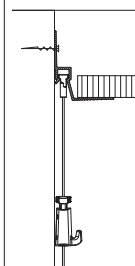

CEILING STRIP

50
KG/M

10
YEAR
WARRANTY

Hanging rail integrated in corner profile - suitable for recessed ceilings that don't use a side strip

When recessed ceilings are installed during a building project without side strips, then the Ceiling Strip offers many benefits. The Ceiling Strip replaces the corner profile used in recessed ceilings, and at the same time, creates a completely invisible picture hanging system. When this ceiling system is installed, the only element that is visible is a discreet shadow line along the edge of the recessed ceiling where the flexible picture hanging system is hidden. This shadow line can also camouflage any imperfections in the wall, such as those masked by a side strip. Thanks to the integration of the corner bracket and hanging system, the Twister gliders on the hanging cord also disappear completely into the ceiling: the hanging system is fully integrated and not visible.

RAIL

CEILING STRIP - WHITE
RAL 9010

ARTICLE NO. 300 cm

05.08320

FASTENER MATERIAL

FISCHER UX 5X30 R UNIVERSAL PLUG 5 mm	9.4931
SCREW 3,5 mm X 45 mm	9.4929
SCREW METAL STUD 3,5 mm X 38 mm	9.4928
4 SCREWS PER m	

installation
movie

ART STRIP / CEILING STRIP

ART STRIP

CEILING STRIP