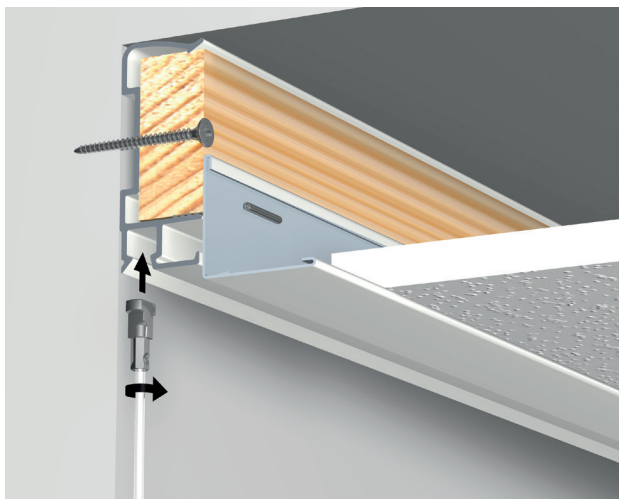

CEILING STRIP

50
KG/M

10
YEAR
WARRANTY

Hanging rail integrated in corner profile - suitable for recessed ceilings that don't use a side strip

When recessed ceilings are installed during a building project without side strips, then the Ceiling Strip offers many benefits. The Ceiling Strip replaces the corner profile used in recessed ceilings, and at the same time, creates a completely invisible picture hanging system. When this ceiling system is installed, the only element that is visible is a discreet shadow line along the edge of the recessed ceiling where the flexible picture hanging system is hidden. This shadow line can also camouflage any imperfections in the wall, such as those masked by a side strip. Thanks to the integration of the corner bracket and hanging system, the Twister gliders on the hanging cord also disappear completely into the ceiling: the hanging system is fully integrated and not visible.

RAIL

CEILING STRIP - WHITE
RAL 9010

ARTICLE NO. 300 cm

05.08320

FASTENER MATERIAL

FISCHER UX 5X30 R UNIVERSAL PLUG 5 mm	9.4931
SCREW 3,5 mm X 45 mm	9.4929
SCREW METAL STUD 3,5 mm X 38 mm	9.4928
4 SCREWS PER m	

installation
movie

ART STRIP / CEILING STRIP

ART STRIP

CEILING STRIP