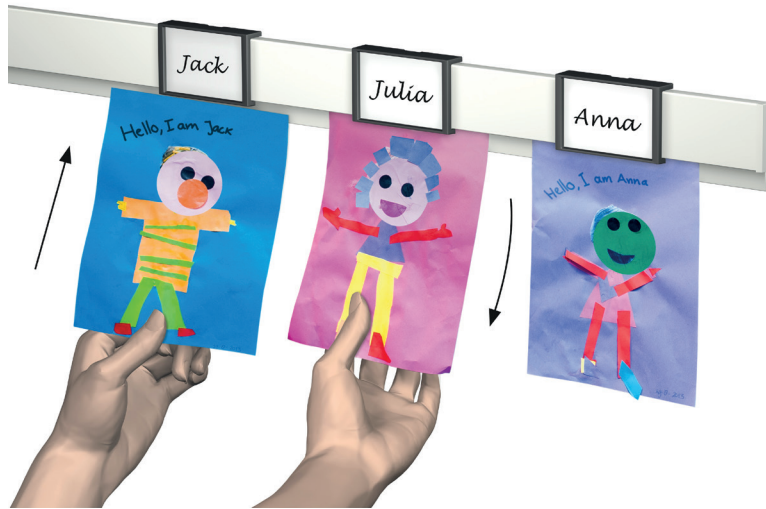

DISPLAY SYSTEMS

INFO RAIL *me*-CLIP

05.47100

me-CLIP (10)

DISPLAY SYSTEMS

INFO RAIL *me*

INFO RAIL *me*

	05.53025	INFO RAIL <i>me</i> WHITE (1X <i>me</i> -CLIP)	25 cm	INCLUDES FASTENER MATERIAL AND END CAPS
	05.53100	INFO RAIL <i>me</i> WHITE (4X <i>me</i> -CLIP)	100 cm	INCLUDES FASTENER MATERIAL AND END CAPS
	05.53200	INFO RAIL <i>me</i> WHITE (8X <i>me</i> -CLIP)	200 cm	INCLUDES FASTENER MATERIAL AND END CAPS
	05.52100	INFO RAIL <i>me</i> ALU (4X <i>me</i> -CLIP)	100 cm	INCLUDES FASTENER MATERIAL AND END CAPS
	05.52200	INFO RAIL <i>me</i> ALU (8X <i>me</i> -CLIP)	200 cm	INCLUDES FASTENER MATERIAL AND END CAPS