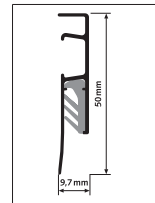

DISPLAY SYSTEMS

INFO RAIL

> 80
< 2^G
MM

10
YEAR
WARRANTY

INFO RAIL

05.5 5025	INFO RAIL WHITE	25 cm	INCLUDES FASTENER MATERIAL AND END CAPS
05.55050	INFO RAIL WHITE	50 cm	INCLUDES FASTENER MATERIAL AND END CAPS
05.55100	INFO RAIL WHITE	100 cm	INCLUDES FASTENER MATERIAL AND END CAPS
05.55200	INFO RAIL WHITE	200 cm	INCLUDES FASTENER MATERIAL AND END CAPS
05.55300	INFO RAIL WHITE	300 cm	INCLUDES FASTENER MATERIAL AND END CAPS
05.54025	INFO RAIL ALU	25 cm	INCLUDES FASTENER MATERIAL AND END CAPS
05.54050	INFO RAIL ALU	50 cm	INCLUDES FASTENER MATERIAL AND END CAPS
05.54100	INFO RAIL ALU	100 cm	INCLUDES FASTENER MATERIAL AND END CAPS
05.54200	INFO RAIL ALU	200 cm	INCLUDES FASTENER MATERIAL AND END CAPS
05.54300	INFO RAIL ALU	300 cm	INCLUDES FASTENER MATERIAL AND END CAPS
05.47160	END CAP INFO RAIL WHITE (L&R)		
05.47150	END CAP INFO RAIL ALU (L&R)		

DISPLAY SYSTEMS

INFO RAIL *me*-CLIP

05.47100

me-CLIP (10)

DISPLAY SYSTEMS

INFO RAIL *me*

INFO RAIL *me*

	05.53025	INFO RAIL <i>me</i> WHITE (1X <i>me</i> -CLIP)	25 cm	INCLUDES FASTENER MATERIAL AND END CAPS
	05.53100	INFO RAIL <i>me</i> WHITE (4X <i>me</i> -CLIP)	100 cm	INCLUDES FASTENER MATERIAL AND END CAPS
	05.53200	INFO RAIL <i>me</i> WHITE (8X <i>me</i> -CLIP)	200 cm	INCLUDES FASTENER MATERIAL AND END CAPS
	05.52100	INFO RAIL <i>me</i> ALU (4X <i>me</i> -CLIP)	100 cm	INCLUDES FASTENER MATERIAL AND END CAPS
	05.52200	INFO RAIL <i>me</i> ALU (8X <i>me</i> -CLIP)	200 cm	INCLUDES FASTENER MATERIAL AND END CAPS