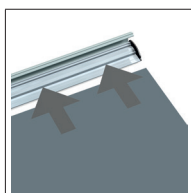

POSTER SYSTEMS

7350.050	POSTER SNAP 50 cm
7350.070	POSTER SNAP 70 cm
7350.100	POSTER SNAP 100 cm
7350.120	POSTER SNAP 120 cm