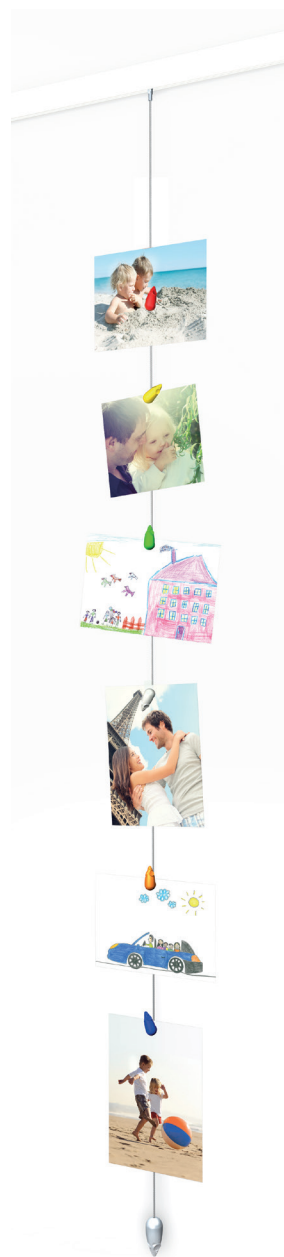

SYSTÈMES DE SUSPENSION SOLO

PICTURE MOUSE

PICTURE MOUSE

PICTURE MOUSE BLANC

PICTURE MOUSE ACIER

150 cm

150 cm

NO. D'ARTICLE

7805.014

7805.016

MOUSE MAGNETS

MOUSE MAGNETS

MOUSE MAGNETS BLANC
(AIMANTS)

MOUSE MAGNETS COLOUR
(AIMANTS)

NO. D'ARTICLE

7430.020