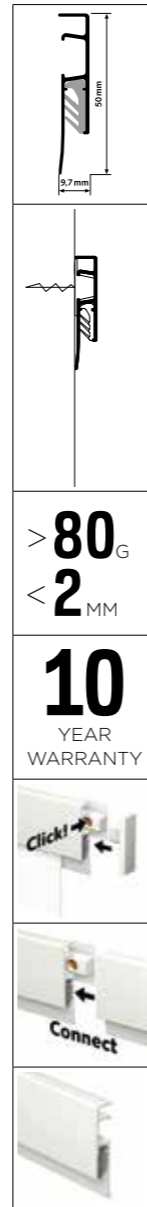

# INFO RAIL *me*

## INFO RAIL *me*

	05.53025	INFO RAIL <i>me</i> WHITE (1X <i>me</i> -CLIP)	25 cm	INCLUDES FASTENER MATERIAL AND END CAPS
	05.53100	INFO RAIL <i>me</i> WHITE (4X <i>me</i> -CLIP)	100 cm	INCLUDES FASTENER MATERIAL AND END CAPS
	05.53200	INFO RAIL <i>me</i> WHITE (8X <i>me</i> -CLIP)	200 cm	INCLUDES FASTENER MATERIAL AND END CAPS
	05.52100	INFO RAIL <i>me</i> ALU (4X <i>me</i> -CLIP)	100 cm	INCLUDES FASTENER MATERIAL AND END CAPS
	05.52200	INFO RAIL <i>me</i> ALU (8X <i>me</i> -CLIP)	200 cm	INCLUDES FASTENER MATERIAL AND END CAPS
	05.47160	END CAP INFO RAIL <i>me</i> WHITE (L&R)		
	05.47150	END CAP INFO RAIL <i>me</i> ALU (L&R)		
	05.47100	<i>me</i> -CLIPS (10)		

## MAGNETIC CEILING HANGER

7450.010	MAGNETIC CEILING HANGER		MAX. 1 kg
7450.100	MAGNETIC CEILING HANGER + TWISTER 1 mm PERLON + MICRO GRIP 1 mm	HANGING SET	MAX. 1 kg

\*COMPATIBLE WITH ALL TWISTER 1 AND 2 mm HANGING WIRES (SEE PAGE 17)

## MAGNETIC PICTURE HOOKS

7410.001	MAGNETIC PICTURE HOOK STEEL	100 X 53 mm	MAX. 1 kg
7410.002	MAGNETIC PICTURE HOOK STEEL	100 X 200 mm	MAX. 4 kg
7410.003	MAGNETIC PICTURE HOOK STEEL	150 X 250 mm	MAX. 6 kg
7410.004	MAGNETIC PICTURE HOOK STEEL	200 x 300 mm	MAX. 21 kg